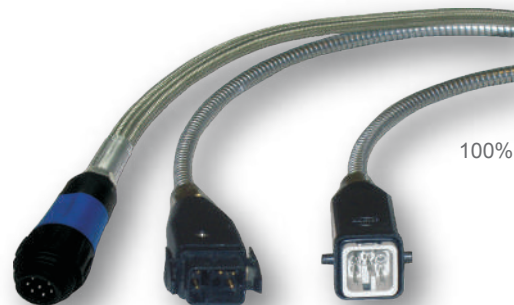

LP SERIES

Low Profile Applicators

Valco Melton's LP Series is the optimal solution for hot melt adhesive application in box sealing processes. Specifically engineered to work in the most demanding packaging lines, its low profile design allows for installation in constricted or limited spaces. The LP Series can be configured to work with standard or orientable modules and permits the use of a wide range of nozzles to cover all kinds of application requirements at the highest quality.

- Low profile design for minimal installation space requirements
- Multiple configuration options to cover all application needs
- 100% compatible with market standards

2 or 4 module option is suitable for any packaging line

Includes mounting bracket to facilitate installation and to increase operating safety avoiding over-heating

Reduced profile specially designed for box sealing applications

100% compatible connectors

Valco Melton offers a complete selection of hot melt components and support equipment:

- RTD hot melt hoses
- Manual and automatic dispensing valves
- Nozzle and applicator styles
- Mounting bracket packages
- Solid-state pattern control systems
- In-line filters
- Replacement parts for competitive systems
- High-performance hot melt adhesives