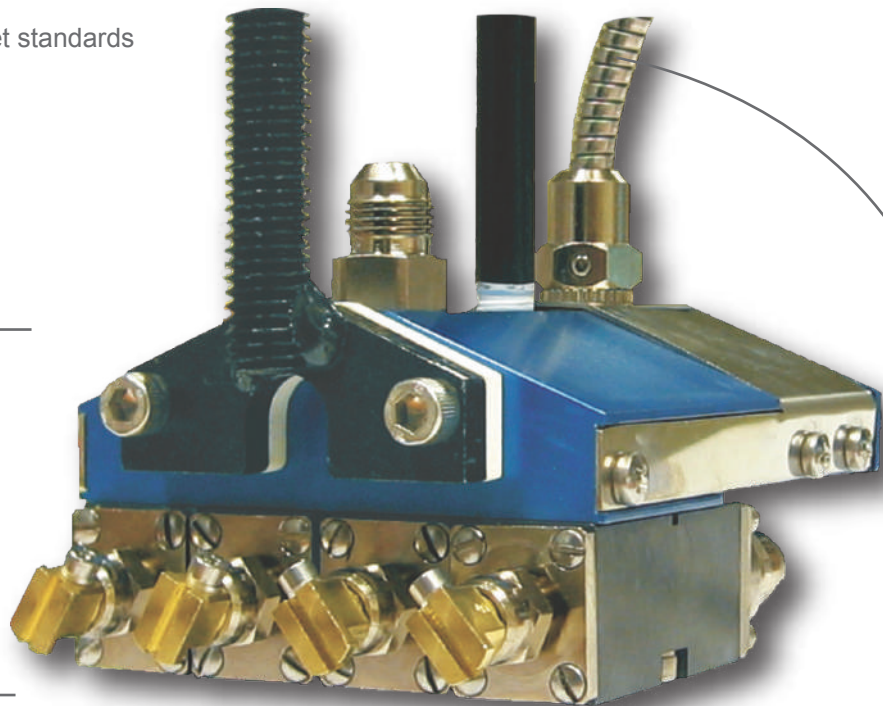

LP SERIES

Low Profile Applicators

Valco Melton's LP Series is the optimal solution for hot melt adhesive application in box sealing processes. Specifically engineered to work in the most demanding packaging lines, its low profile design allows for installation in constricted or limited spaces. The LP Series can be configured to work with standard or orientable modules and permits the use of a wide range of nozzles to cover all kinds of application requirements at the highest quality.

- Low profile design for minimal installation space requirements
- Multiple configuration options to cover all application needs
- 100% compatible with market standards

2 or 4 module option is suitable for any packaging line

Includes mounting bracket to facilitate installation and to increase operating safety avoiding over-heating

Reduced profile specially designed for box sealing applications

100% compatible connectors

Valco Melton offers a complete selection of hot melt components and support equipment:

- RTD hot melt hoses
- Manual and automatic dispensing valves
- Nozzle and applicator styles
- Mounting bracket packages
- Solid-state pattern control systems
- In-line filters
- Replacement parts for competitive systems
- High-performance hot melt adhesives