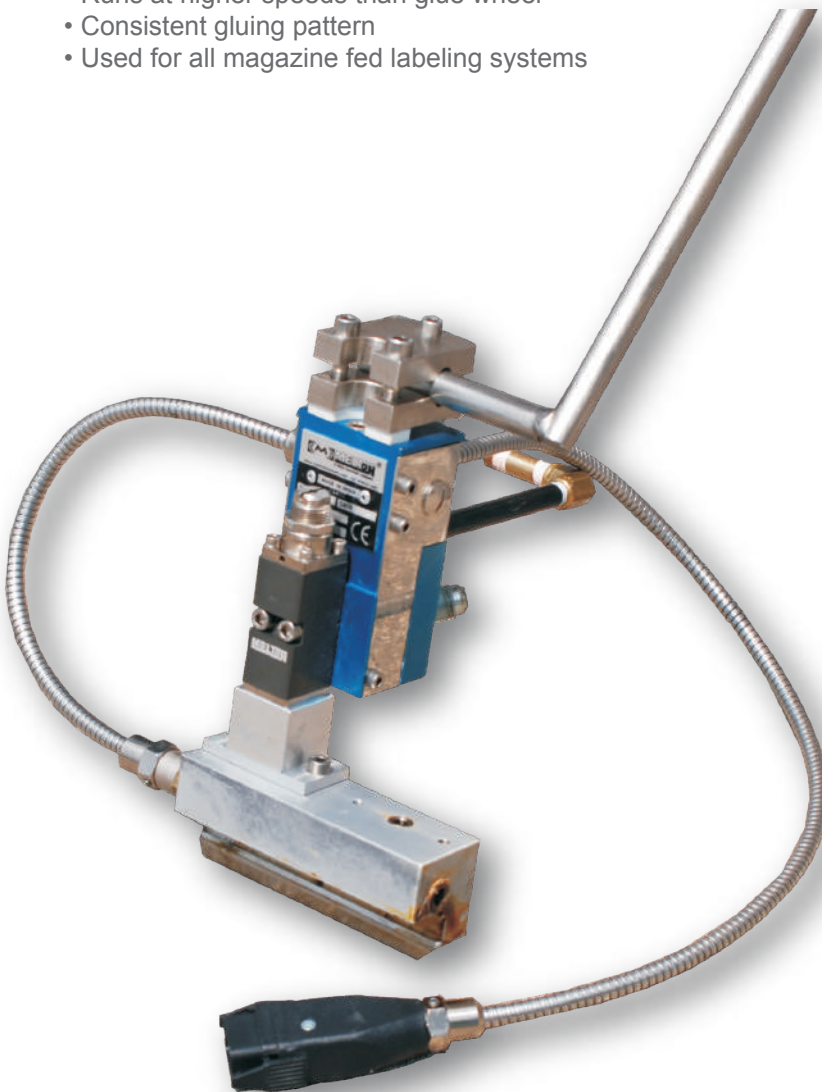

### Tail Gluing

Valco Melton's ET Labeling Head is the most up-to-date adhesive dispensing labeling component for tail gluing. ET Labeling Heads offer high speed labeling at a low price, with less maintenance and less mess than older labeling processes. The easy to use ET Labeling Head runs with Valco Melton's operator friendly MCP-4 Glue System Pattern Control. The ET Labeling Head offers extreme versatility and can be used for any magazine fed labeling application up to 175 mm.

- Uses less glue therefore providing adhesive savings
- Clean application with no dripping or stringing
- Lower maintenance with fewer replacement parts and less down time which leads to greater productivity
- Runs at higher speeds than glue wheel
- Consistent gluing pattern
- Used for all magazine fed labeling systems

The Valco Melton ET Labeling Solution with EC-4 melt tank and MCP-4 pattern control.

Valco Melton's range of application products offer a complete selection of hot melt components and support:

- RTD hot melt hoses
- Manual and automatic dispensing valves
- Nozzle and applicator styles
- Mounting bracket packages
- Solid-state pattern control systems
- In-line filters
- Replacement parts for competitive systems
- High-performance hot melt adhesives

## Technical Specifications

Specifications	
Width	Up to 175 mm
Coat Weights	To customer specifications
Machine Speeds	6000 Pieces per hour
Voltage	230 Volts
Wattage	225 Watts
Adhesives	PSA preferred

**For more information, visit [valcomelton.com](http://valcomelton.com) or contact your local Valco Melton representative.**