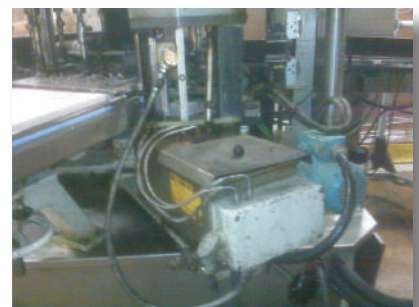

### Tail Gluing

Valco Melton's ET Labeling Head is the most up-to-date adhesive dispensing labeling component for tail gluing. ET Labeling Heads offer high speed labeling at a low price, with less maintenance and less mess than older labeling processes. The easy to use ET Labeling Head runs with Valco Melton's operator friendly MCP-4 Glue System Pattern Control. The ET Labeling Head offers extreme versatility and can be used for any magazine fed labeling application up to 175 mm.

- Uses less glue therefore providing adhesive savings
- Clean application with no dripping or stringing
- Lower maintenance with fewer replacement parts and less down time which leads to greater productivity
- Runs at higher speeds than glue wheel
- Consistent gluing pattern
- Used for all magazine fed labeling systems

Runs at faster speeds and offers more consistency than the open roller process.

Simple installation with optional bracket package.

Old methods such as circulating rollers waste glue, and require more maintenance which leads to more down time.

## Technical Specifications

Specifications	
Width	Up to 175 mm
Coat Weights	To customer specifications
Machine Speeds	6000 Pieces per hour
Voltage	230 Volts
Wattage	225 Watts
Adhesives	PSA preferred

**For more information, visit [valcomelton.com](http://valcomelton.com) or contact your local Valco Melton representative.**