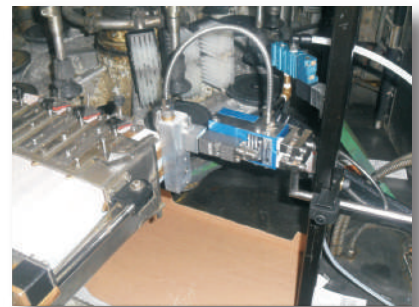

Simple installation with optional bracket package.